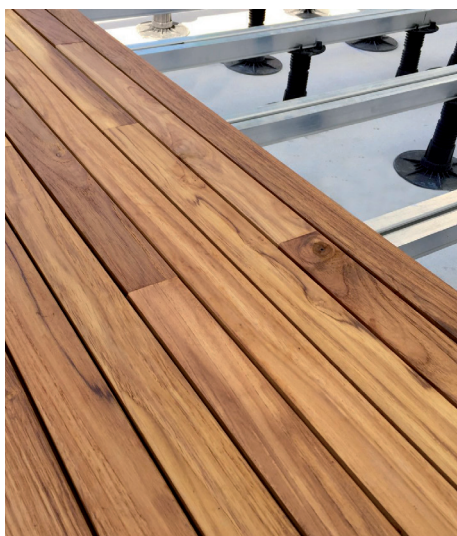

COMPANY PROFILE

A. Barbosa, Lda. is a specialist in wood processing and the production of premium hardwood flooring solutions, both for interior and exterior applications.

With over 35 years of experience, the company combines tradition with innovation, managing the full cycle of wood transformation through its own sawing, drying, and production facilities. This integrated approach guarantees high standards of quality, precision, and reliability in every project.

One of A. Barbosa's core areas of expertise is the manufacture of outdoor decking, using exotic and durable woods such as plantation teak, iroko, ipe, as well as thermally treated alternatives. These materials are carefully selected to ensure long-lasting performance, natural beauty, and sustainability.

Committed to preserving wood as a renewable resource, A. Barbosa develops innovative solutions that respect both nature and modern design requirements. The company is certified by ISO 9001:2008 and offers FSC® and PEFC™ certified options, ensuring responsible sourcing and sustainable forest management.

A. Barbosa is recognized as a trusted partner in the wood industry, delivering products that reflect craftsmanship, sustainability, and excellence.

PRODUCTS

Hardwood flooring, indoor and outdoor decking in exotic woods such as Teak, Iroko, IPE and thermally treated options, wood processing, cutting, drying and customized solutions with certified sustainable materials.

TRADEMARK

A.Barbosa – Wood & Floors Experts

EXPORT MARKETS

Europe, United Arab Emirates, North Africa and South Asia.

CONTACTS

A.BARBOSA, LDA

Contact: Renato Barbosa - COO

Address: Rua Salvador Leite, n° 57 · 4585-801 Astromil · PORTUGAL

Ph: +351 224 119 490 · F: +351 224 114 499

geral@abarbosa.pt · www.abarbosa.pt