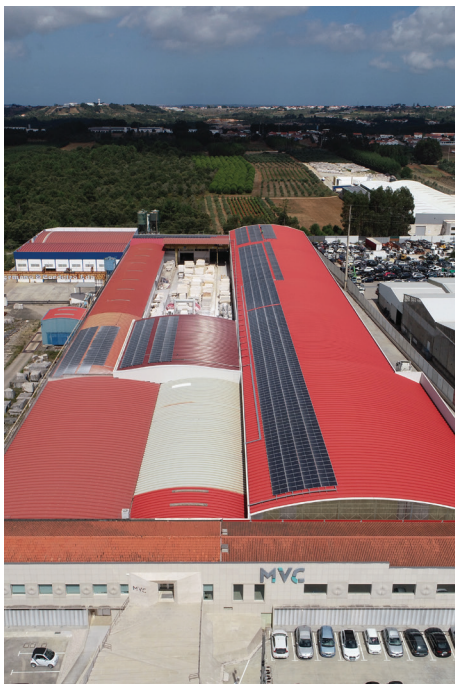

TRADEMARK

Moleanos; Atafija Azul; Atafija Beje; Atlantic Blue; Cadoço; Moca Creme; Codaçal; Gascoigne.

EXPORT MARKETS

Estados Unidos da América, Reino Unido, França, Polónia, Rússia, Arábia Saudita, Emirados Árabes Unidos, Canadá.

CONTACTS

MVC – PORTUGUESE LIMESTONES

Contact: João Neves - Marketing Manager

Address: IC2 (EN 1), Km 98 · 2460-713 Alcobaca · PORTUGAL
Ph: +351 262 505 060 · F: +351 262 505 061
marketing@mvc.pt · www.mvc.pt/en